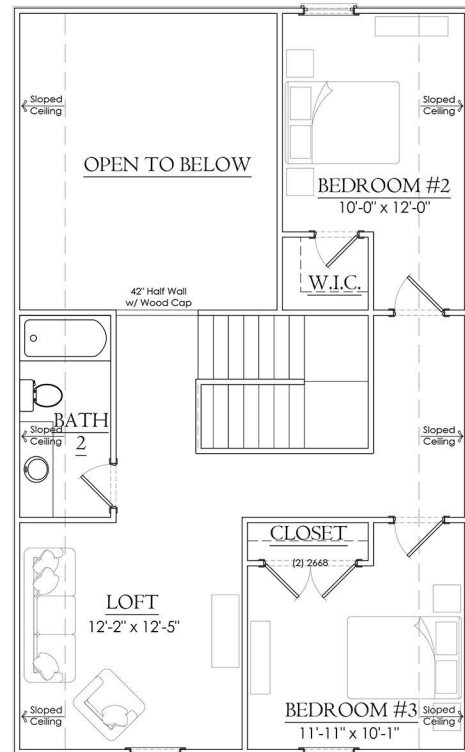

Main Level

Upper Level

Lake Cottage #6

3 Bedrooms/ 2 Baths

1742 SF