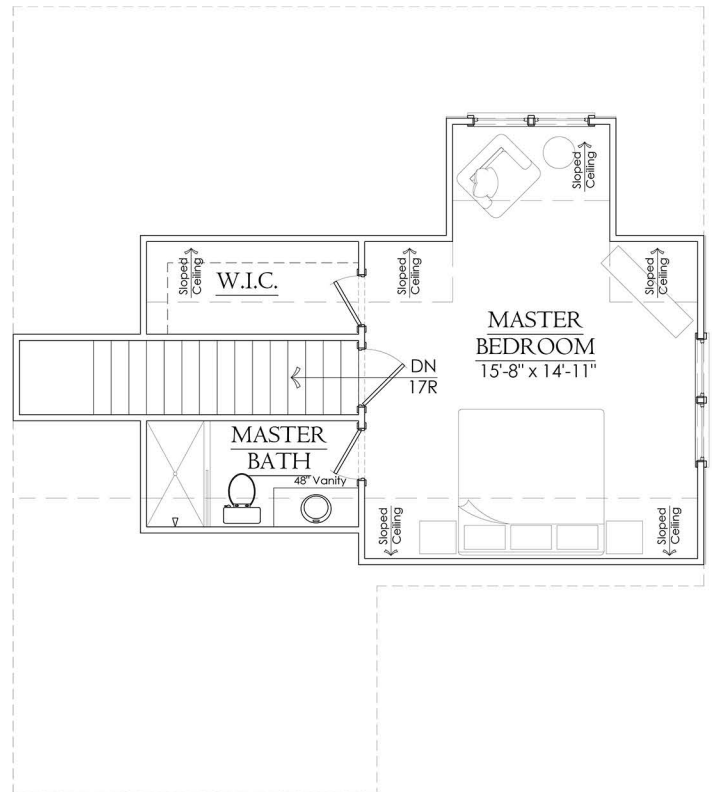

Main Level

Upper Level

Lake Cottage #5

2 Bedrooms/ 2 Baths

1499 SF