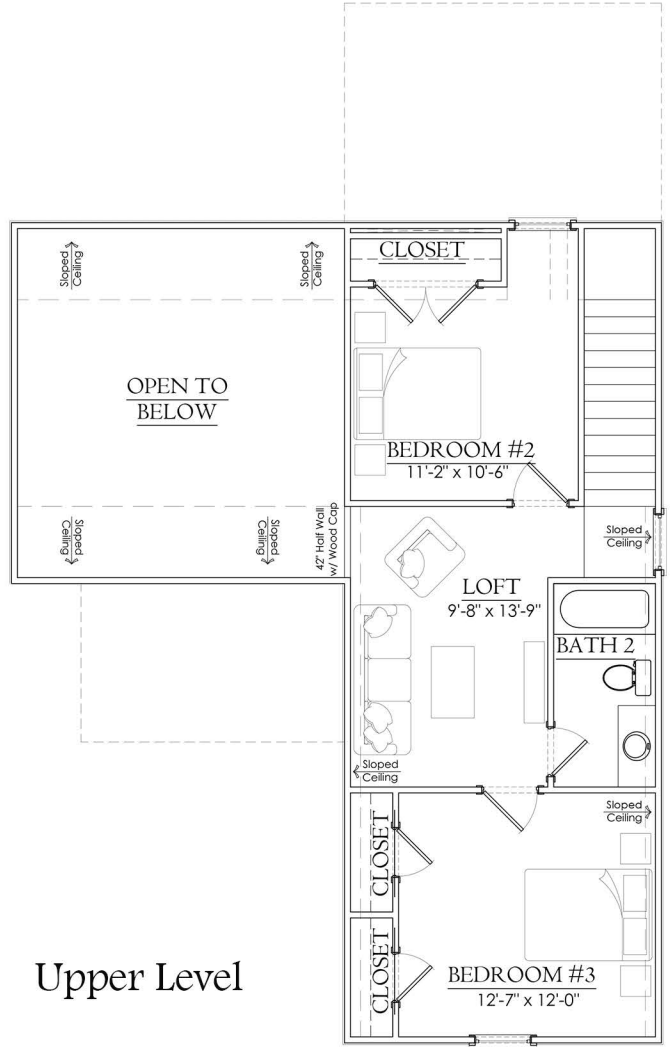

Main Level

Upper Level

Lake Cottage #3

3 Bedrooms/ 2.5 Baths

1777 SF